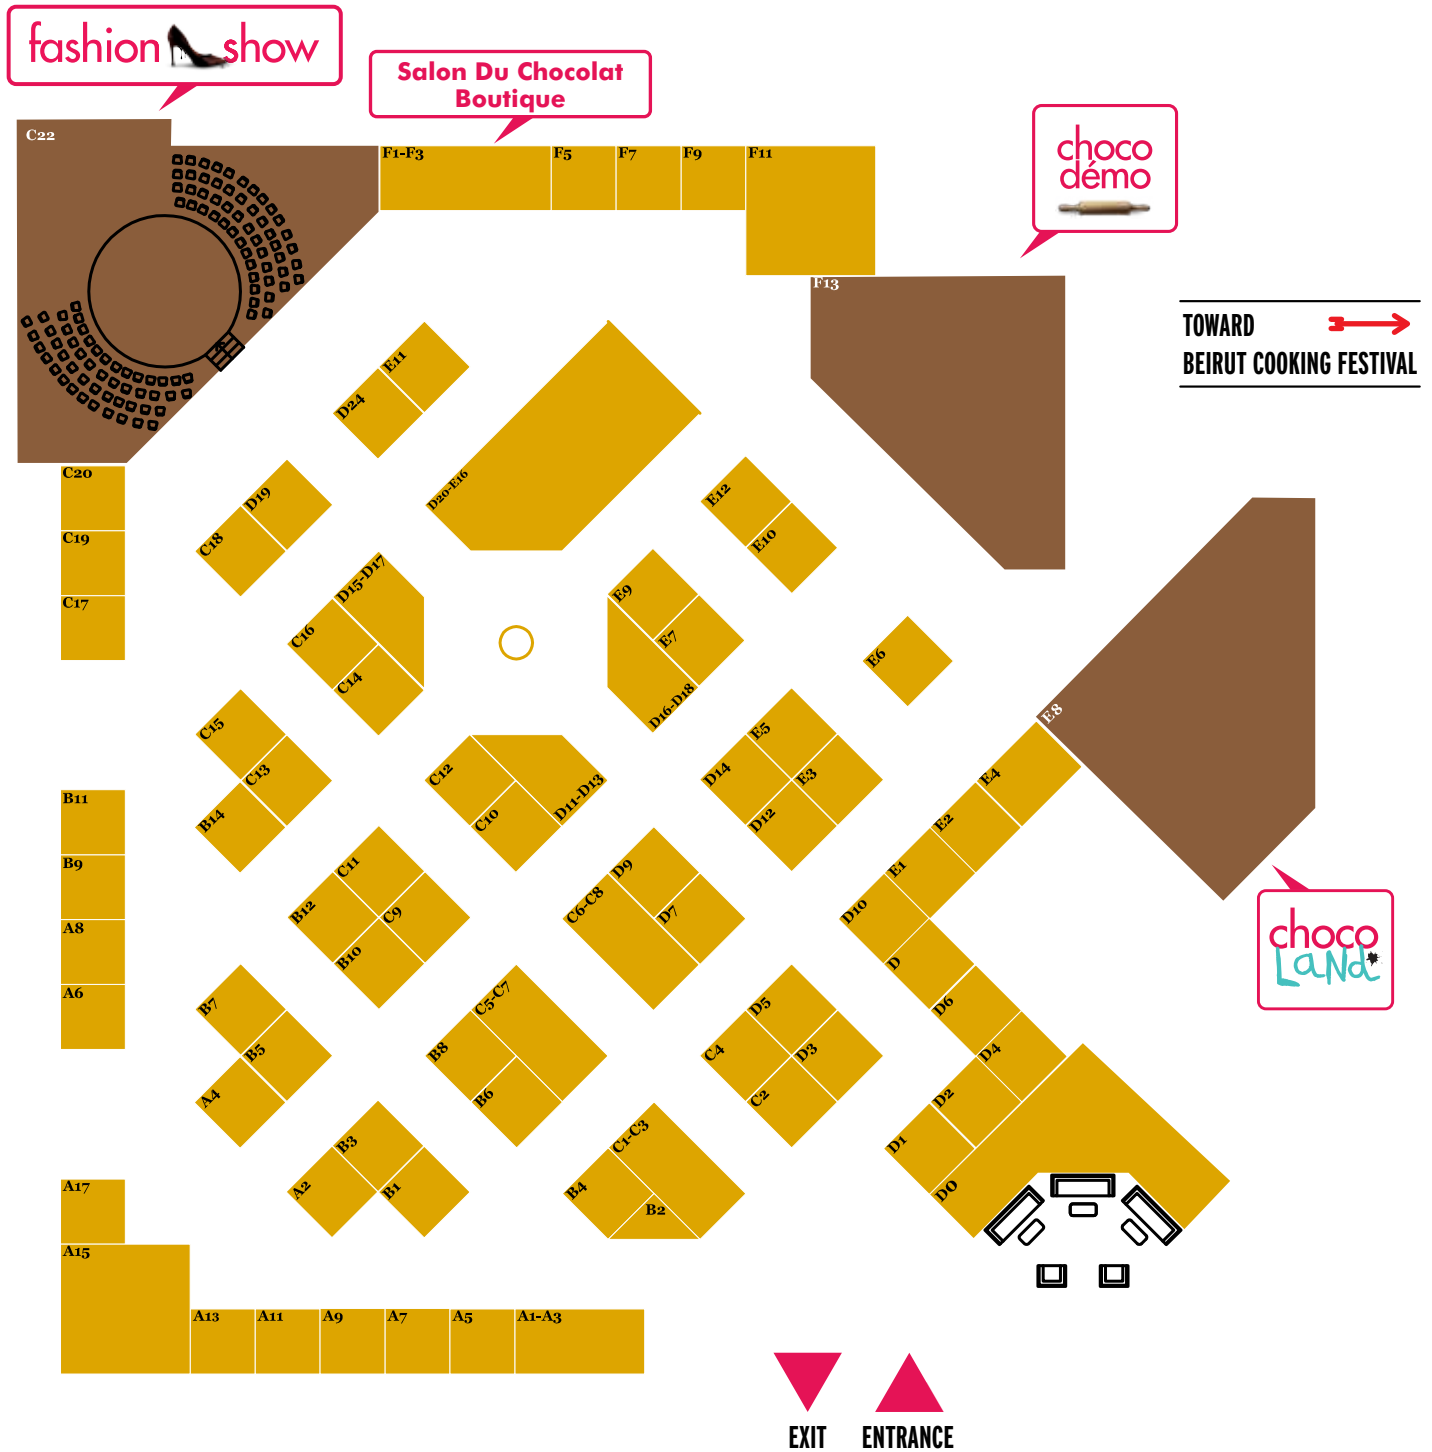

2ND EDITION

SALON DU CHOCOLAT BEIRUT

BIEL • 12-14 November • salonduchocolatbeirut.com

FLOOR PLAN

IN PARTNERSHIP WITH

SOCIALIZE WITH US

AN EVENT BY

info@hospitalityservices.com.lb
hospitalityservices.com.lb